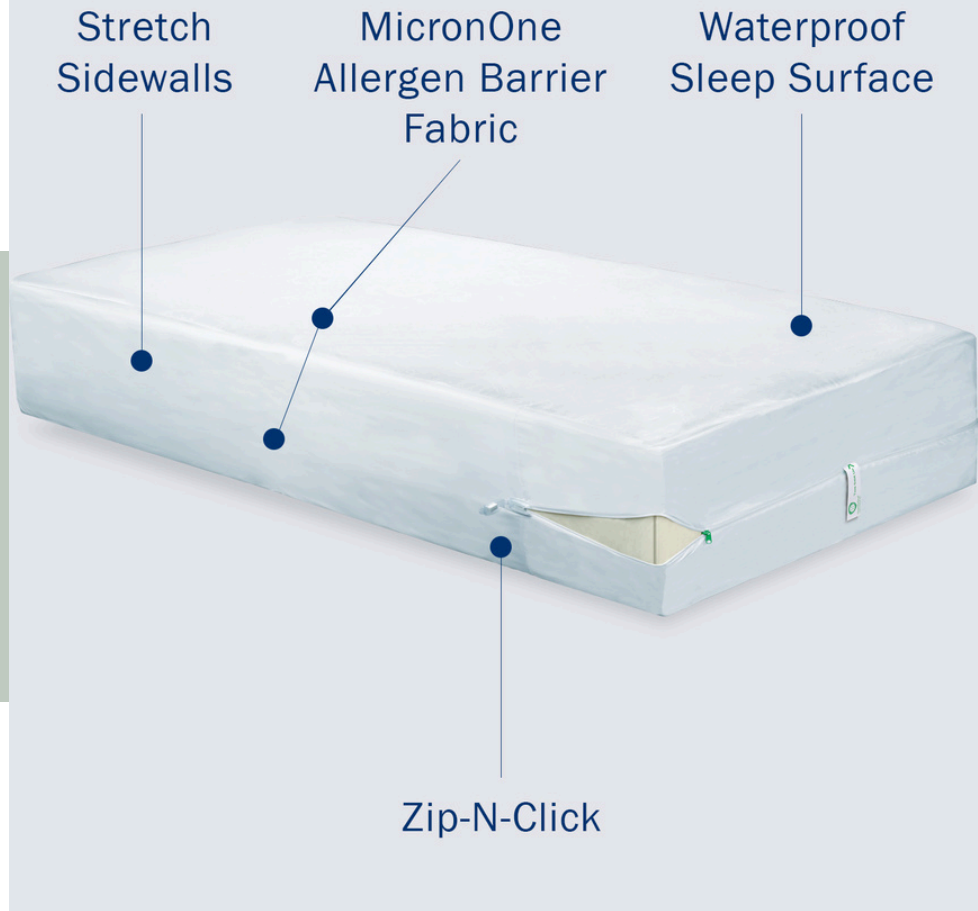

SANCTUARY MASTER ENCASEMENTS

The Sanctuary Master Series ensures a peaceful night's sleep with a mattress that is free from allergens, micro-toxins, dust mites, and bed bugs. It combines CleanBrands' cutting-edge technology with the comfort of a MicroPlush top fabric. The patented Zip-N-Click closure provides added protection by preventing bed bugs from entering or escaping through the zipper, while MicronOne fabric enhances the overall sleep experience.

The patented Zip-N-Click™ closure by CleanBrands provides added security by ensuring bed bugs cannot enter and/or escape the encasement at the most vulnerable point - the zipper closure.

Our products are water-resistant and waterproof, so they can help guard against stains and spills

The Sanctuary Master Max Series is now also available with 360 waterproofing and vented ends. Creating convenience for properties that flip the mattress regularly. [Contact us](#) for pricing on our Sanctuary Master Max Series.

MicronOne® FABRIC TECHNOLOGY

MicronOne® by CleanBrands is a patented fabric technology designed to enhance the sleep experience associated with all Sanctuary products. MicronOne® technology focuses on the microscopic fabric pore size, which stops allergens, micro-toxins, dust mites, and bed bugs from passing through to your mattress, box spring or pillow, thereby protecting your guests' skin and respiratory system.