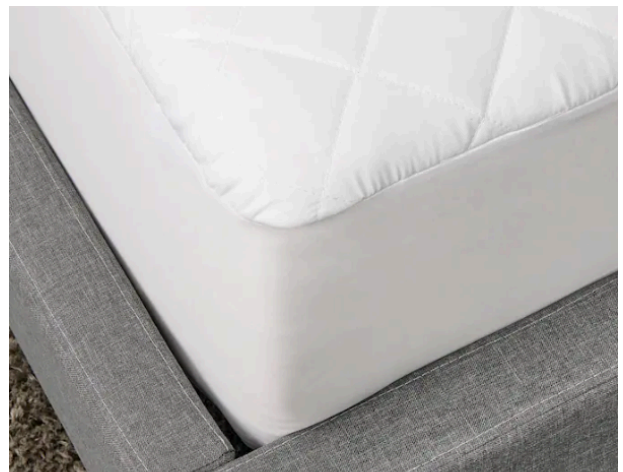

Contour Style

With over 75 years of experience, Eden Textile has built trust providing high quality products and exceptional client service.