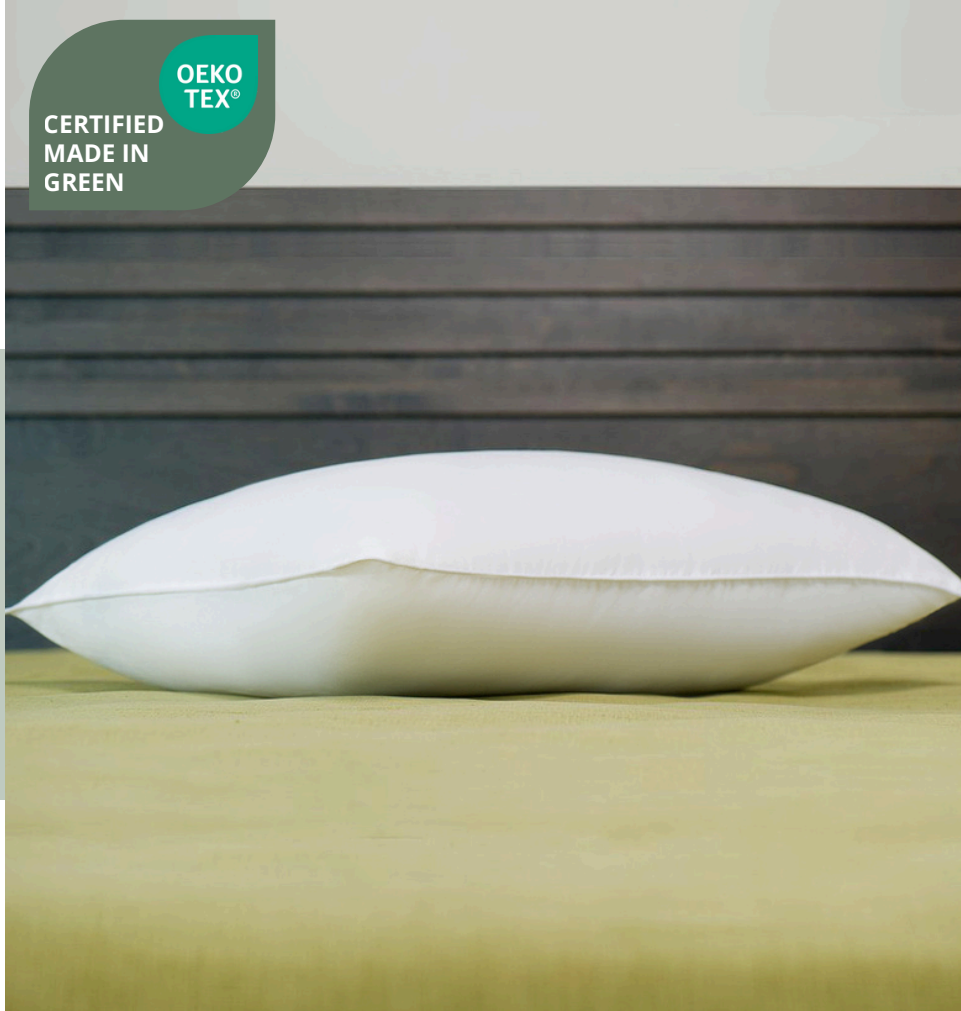

## EXPRES PILLOW

The Expres Pillow is an easy-to-maintain pillow that is durable and lump-resistant. This pillow features a T-140 50/50 cotton polyester ticking (shell) and a 100% hollow polyester filling. This pillow is more comfortable than most commercial pillows.

Featuring a T-140 50/50 cotton-polyester ticking shell for a blend of softness and durability

Filled with 100% hollow polyester for lightweight comfort and superior insulation

Featuring a non-clumping, antibacterial, and hypoallergenic fill for lasting comfort and a healthier sleep environment

Machine washable & dryer safe

OEKO-TEX® MADE IN GREEN certified, fully traceable, tested, and proven free of harmful substances.